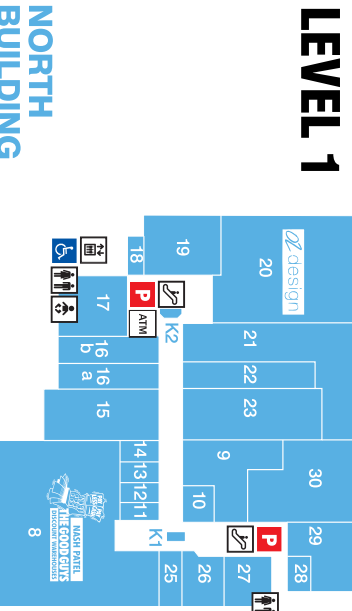

Unique Car Wash Located in both underground car parks 9659 3787

NORTH BUILDING

SOUTH BUILDING

- ♿ Accessible
- 🚶 Carpark Access
- 🚗 Lift
- 🚰 Parents Room
- 🚰 Restrooms
- 🚰 Escalator
- 🚰 Auto Teller
- 👨 Centre Management

Fenix. Proudly managed by Fenix Real Estate Pty. Ltd.

LEVEL 2

NORTH BUILDING

Car park entry

SOUTH BUILDING

LEVEL 1

NORTH BUILDING

HUDSON AVENUE

SOUTH BUILDING

GROUND LEVEL

NORTH BUILDING

HUDSON AVENUE

SOUTH BUILDING

SOUTH BUILDING