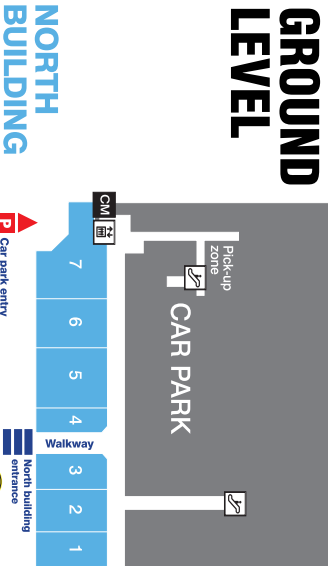

Unique Car Wash Located in both underground car parks 9659 3787

NORTH BUILDING

SOUTH BUILDING

- ♿ Accessible
- 🚶 Carpark Access
- 🚗 Lift
- 🚰 Parents Room
- 🚰 Restrooms
- 🚰 Escalator
- 🚰 Auto Teller
- 👨 Centre Management

SOUTH BUILDING

GROUND LEVEL

NORTH BUILDING

HUDSON AVENUE

SOUTH BUILDING

SOUTH BUILDING