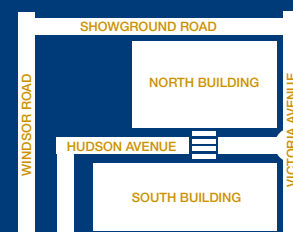

LOCATION

www.homehubhills.com.au