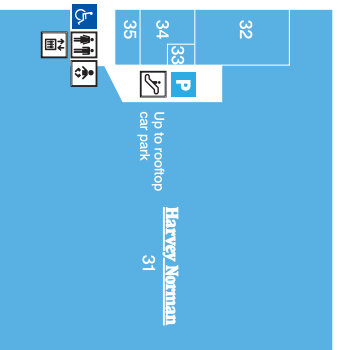

STORE DIRECTORY

Store Level Shop Bidg Phone

BEDDING & FLOORING

Adairs	1	16b	N	9659 4955
Bedroom Collection	1	86	S	9894 9950
Carpet Call Floor Centre	1	26	N	9894 1834
Domayne	1	82	S	9846 8800
Floor Gallery	2	34	N	9659 4844
Harvey Norman	2	31	N	9840 8800
Luxe Bedding Co.	1	18	N	9634 4422
Floor Depo	1	4	N	9894 8805
Pillow Talk	1	88	S	9634 1355
SE Timber Floors and Shutters	1	13	N	9894 6660
Sleepdoctor Bedrooms & More	1	85	S	9680 9066
Sleep City	1	29	N	9899 9840
Sleeping Grant	5	30	N	9894 8151
Snooze Sleep Well	1	30	N	9634 2254
Zali Gallery	1	81	S	8850 3597

DECORATOR & HOMEWARES

Crazy Fish	1	83	S	8850 5488
Domayne	1	82	S	9846 8800
Heavenly Interiors	1	25	N	9634 1425
Howards Storage World	1	72	S	9634 4200
Modern Art Framing	G	68	S	9659 6696
To Shade Window Furnishings	1	10	N	8850 4447
Your Home Depot	G	64	S	9899 2893

ELECTRICAL

Beacon Lighting	G	1	N	9899 6444
Olve Anthony's	G	65	S	9949 6100
Domayne	1	82	S	9846 8800
Howards Storage World	1	72	S	9634 4200
Modern Art Framing	G	68	S	9659 6696
To Shade Window Furnishings	1	10	N	8850 4447
Your Home Depot	G	64	S	9899 2893

FOOD

Café Relish	1	87	S	9634 5263
Castle Kababs	1	55	S	9894 9944
d'calle	1	28	N	9680 3132
Gloria Jean's Coffees	G	53	S	9634 6744
Go Fresh	G	K7	S	9659 4238
Le Petit Café	1	K1	S	9659 3788
Olvo Woodfired Pizza & Pasta	G	56	S	9634 1077
Tokyo Fans	G	54	S	9634 3880
Victoria Ave Café	2	33	N	9659 0661
Wendy's	1	K2	N	8850 0771

INDOOR & OUTDOOR FURNITURE